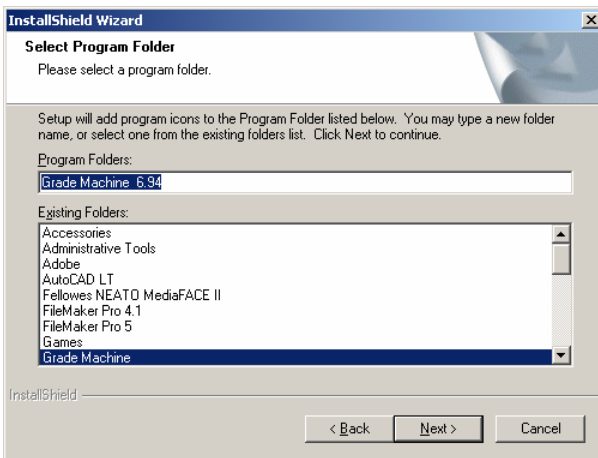

5th Change the Program Name if Needed "Grade Machine 6.94"