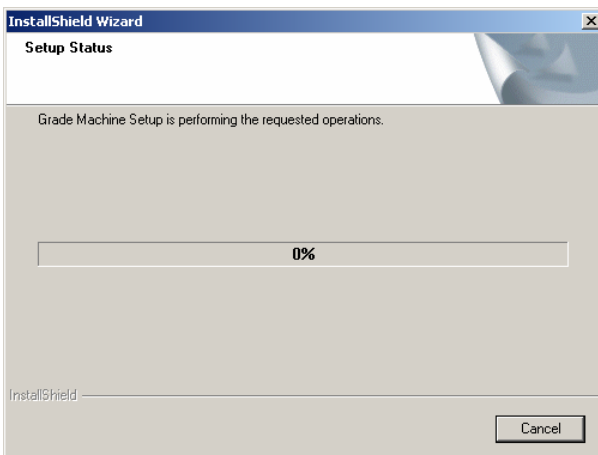

6th Install will indicate status of software.