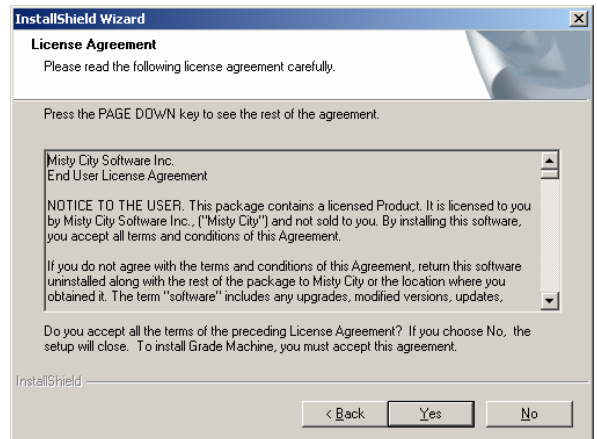

# Installing Misty City Grade Machine from a CD

1<sup>st</sup> Open the CD and Locate the Disk #1 folder

2<sup>nd</sup> Open the Disk #1 folder and Locate the Setup.exe file

3<sup>rd</sup> Answer the following questions about licensing