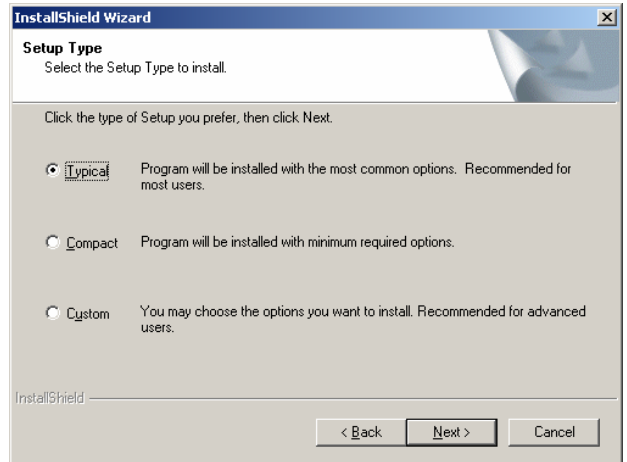

4th Select the destination and click on typical type.