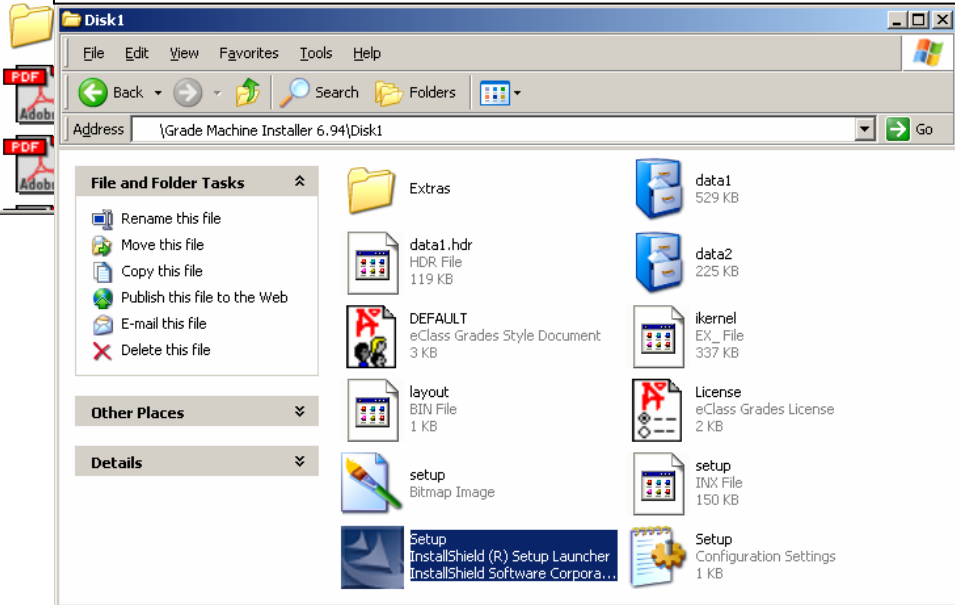

# Installing Misty City Grade Machine from a CD

1<sup>st</sup> Open the CD and Locate the Disk #1 folder

2<sup>nd</sup> Open the Disk #1 folder and Locate the Setup.exe file

3<sup>rd</sup> Answer the following questions about licensing