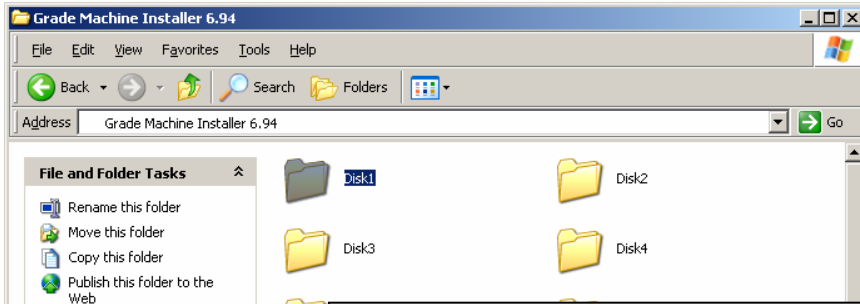

# Installing Misty City Grade Machine from a CD

1<sup>st</sup> Open the CD and Locate the Disk #1 folder

2<sup>nd</sup> Open the Disk #1 folder and Locate the Setup.exe file

3<sup>rd</sup> Answer the following questions about licensing