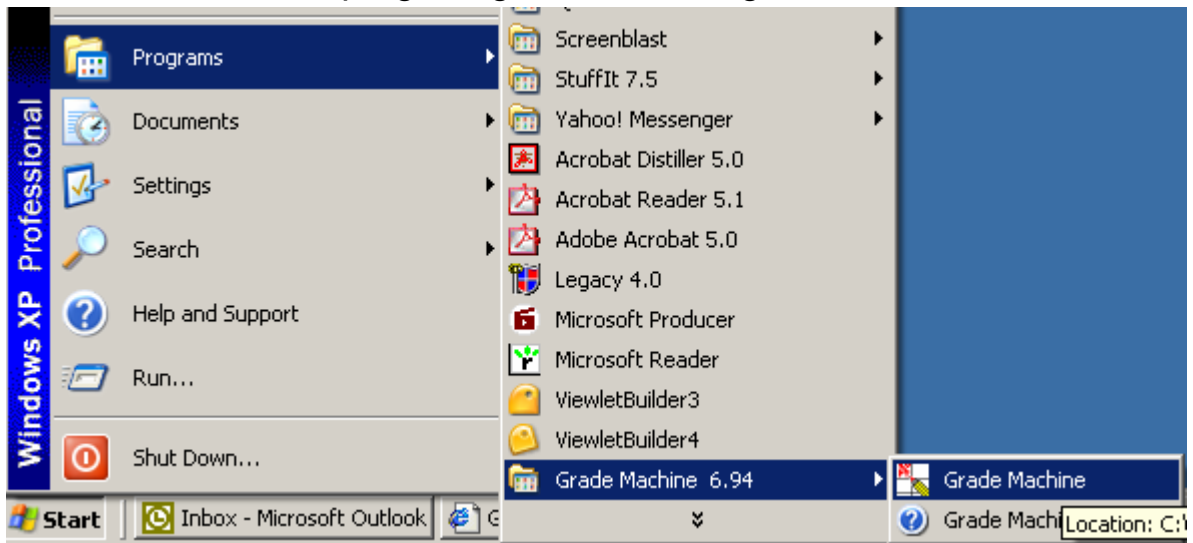

7th To Run program go to Start, Programs, Grade Machine