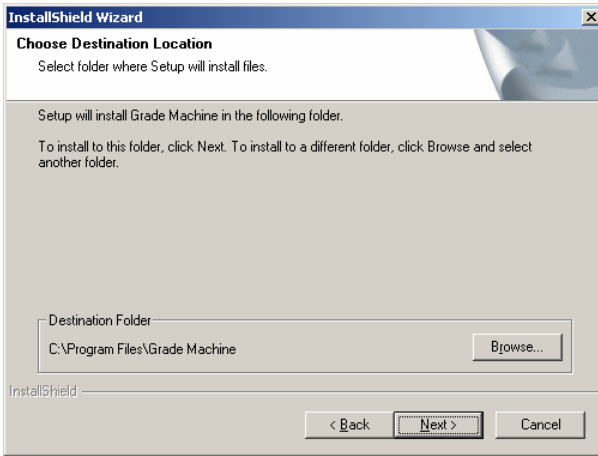

4th Select the destination and click on typical type.