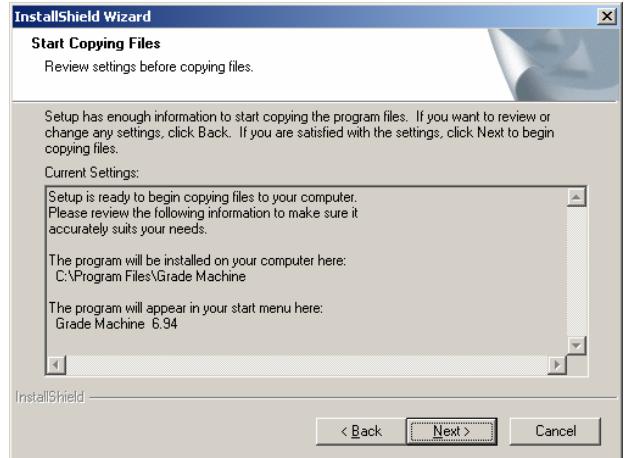

5th Change the Program Name if Needed "Grade Machine 6.94"